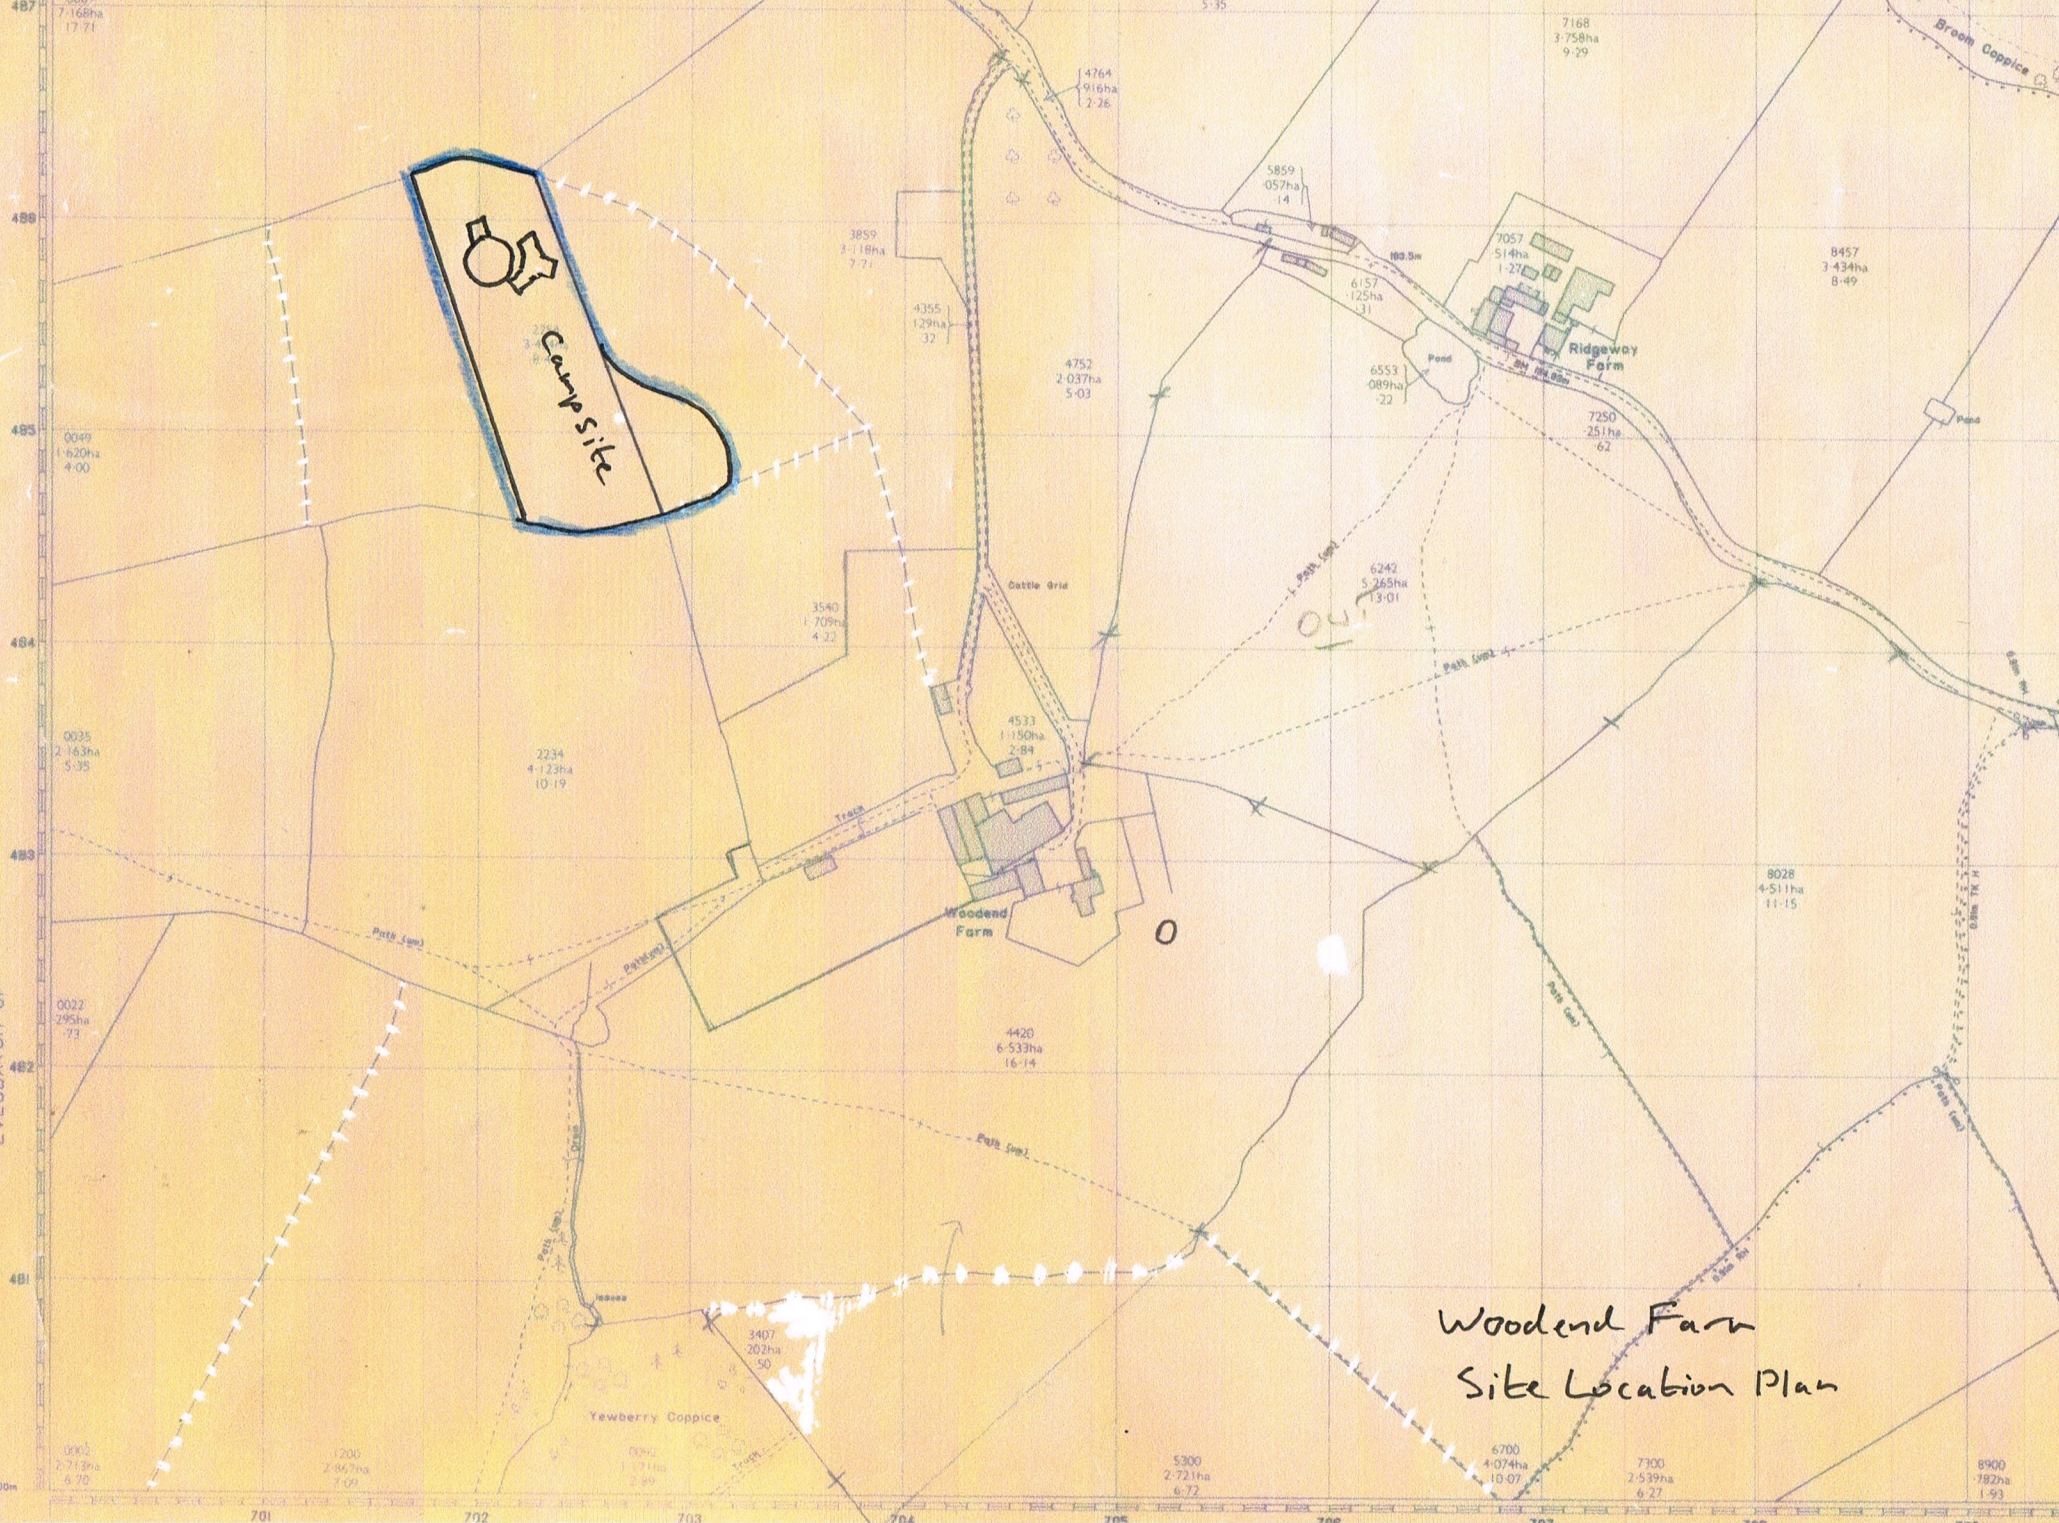

ENTRANCE TO WOODEND FARM

ENTRANCE TO CAMPSITE

Woodend Farm
Site Location Plan

SCALE 1:2500

----- = TRACK FROM ENTRANCE TO FARM, TO ENTRANCE TO CAMPSITE

SO 6948-6948

EYESBATCH CP

4800m

Woodend Farm
Site Location Plan

● = Fire extinguisher and first aid kits
(Four Fire Extinguishers)

1:100 Plan of Out to Grass Campsite, Geodesic Dome and bar/reception