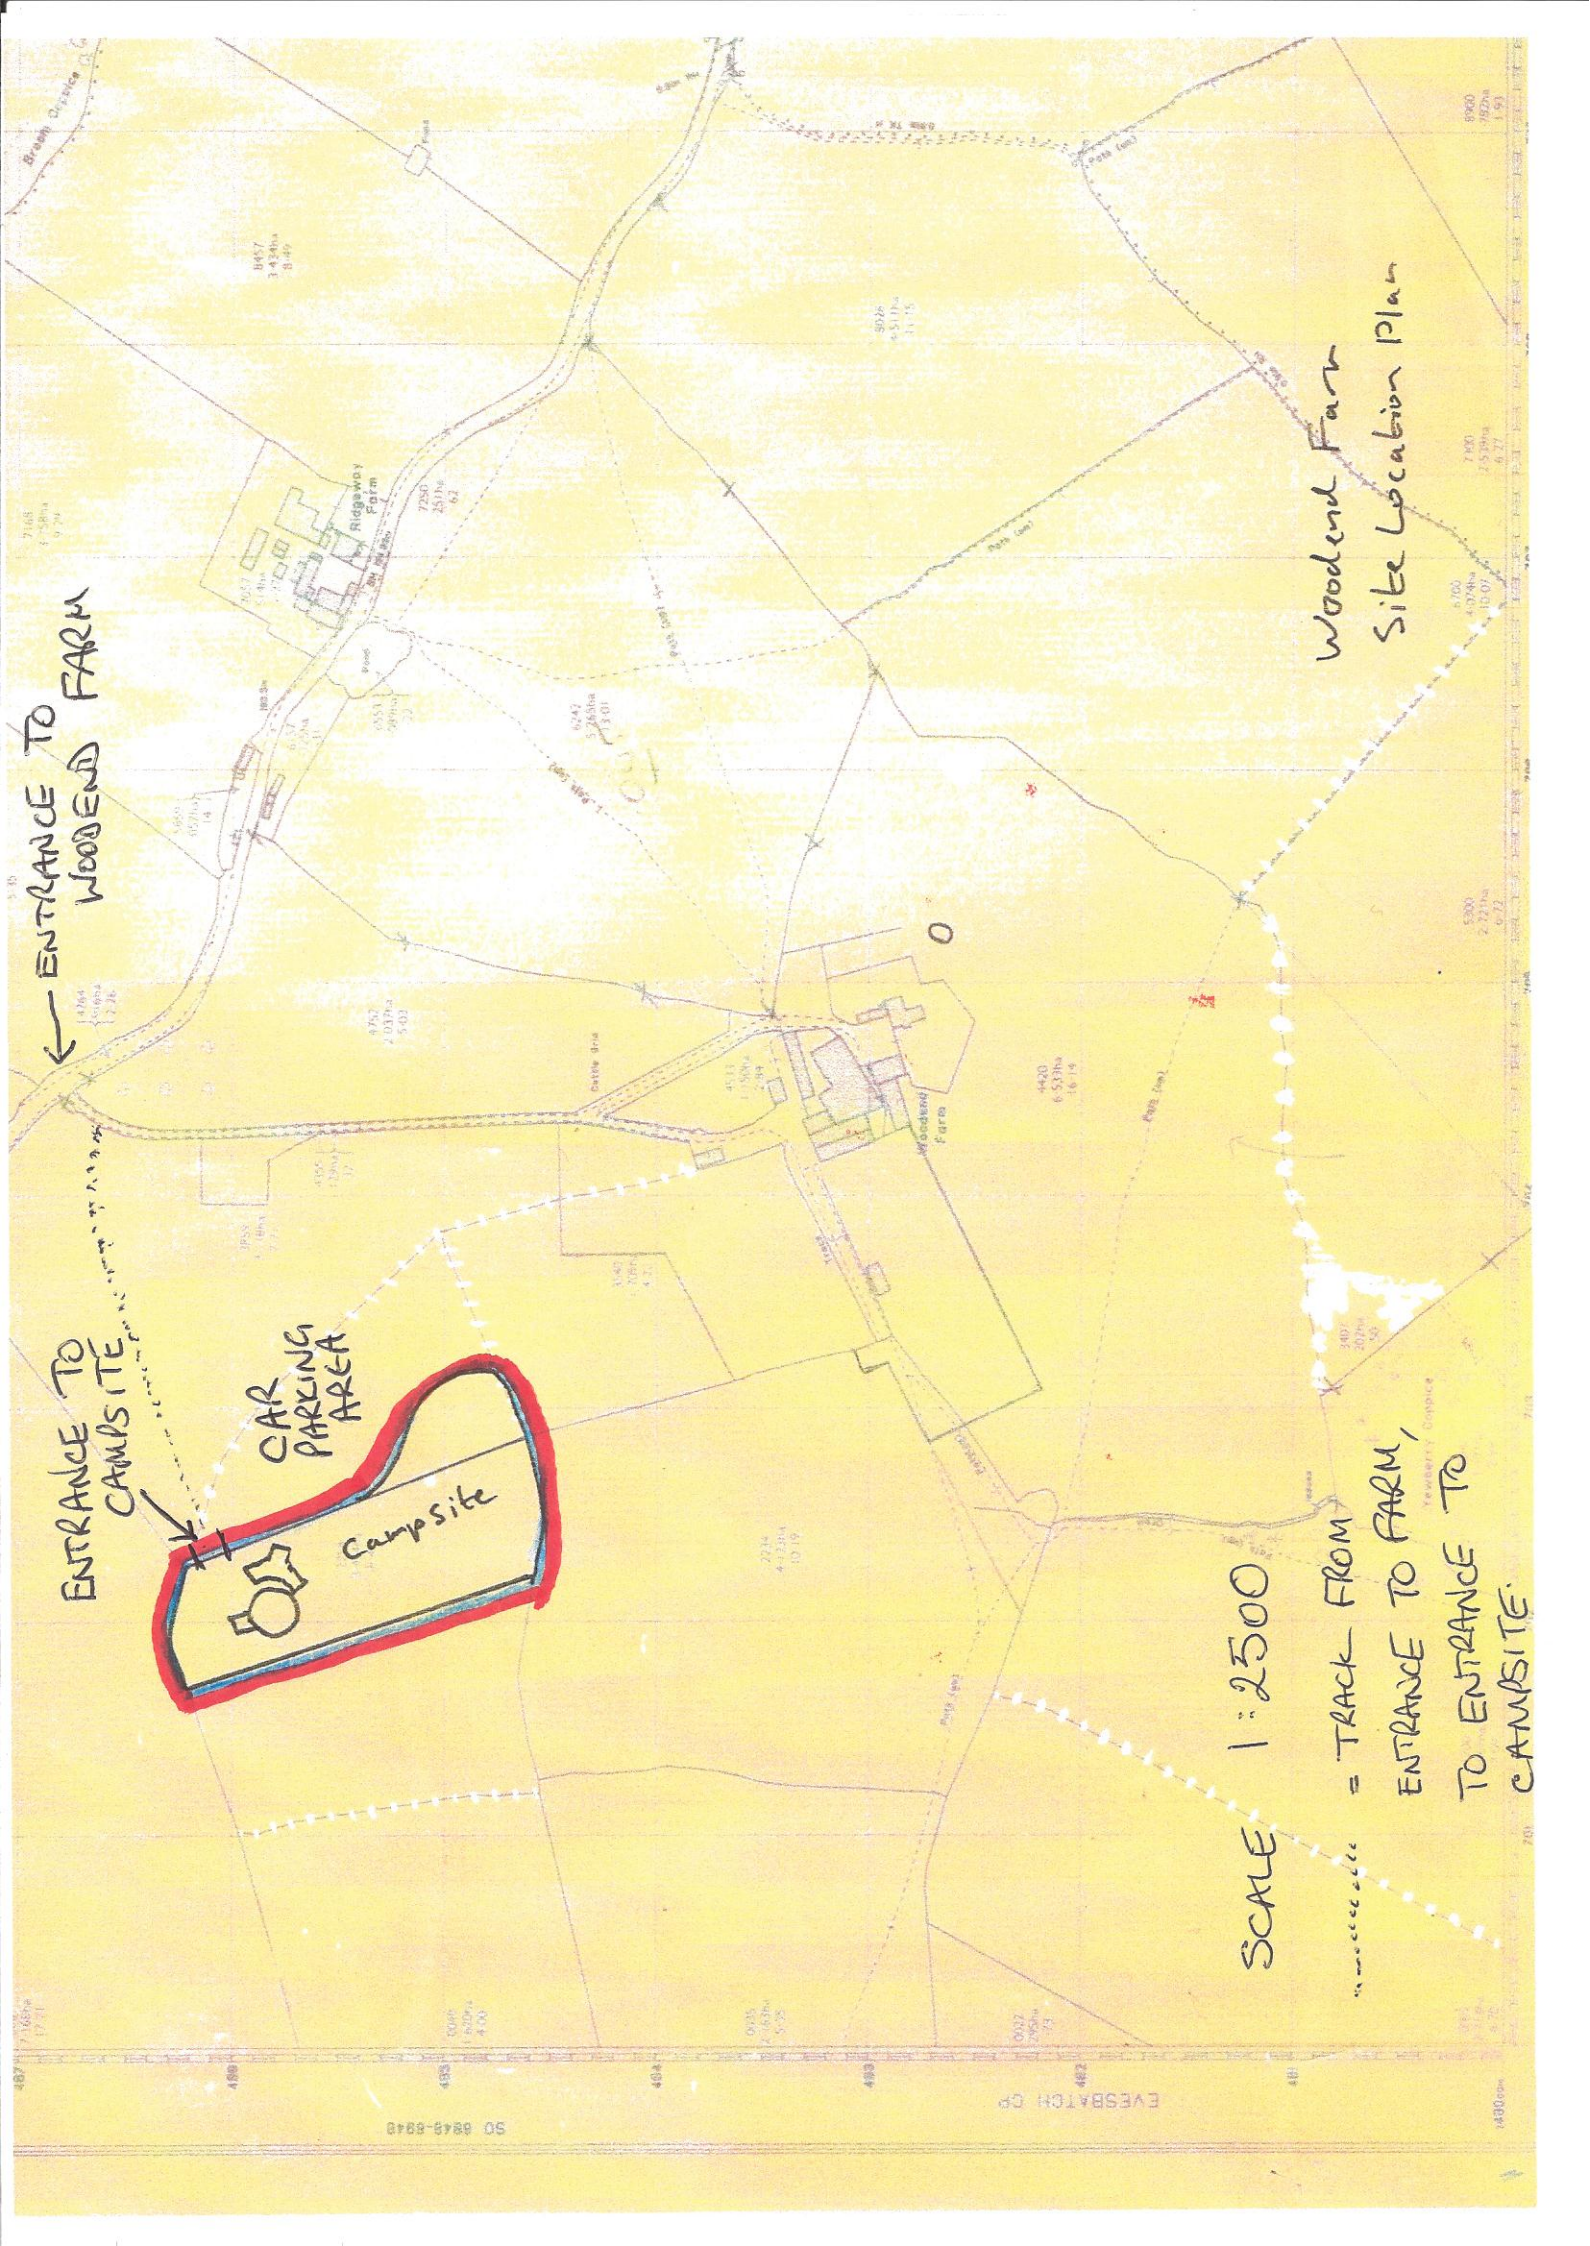

ENTRANCE TO WOODEND FARM

ENTRANCE TO CAMPSITE

Woodend Farm
Site Location Plan

SCALE 1:2500

----- = TRACK FROM ENTRANCE TO FARM, TO ENTRANCE TO CAMPSITE

SO 6948-6948

EYESBATCH CP

4800m

Woodend Farm
Site Location Plan

● = Fire extinguisher and first aid kits
(Four Fire Extinguishers)

1:100 Plan of Out to Grass Campsite, Geodesic Dome and bar/reception