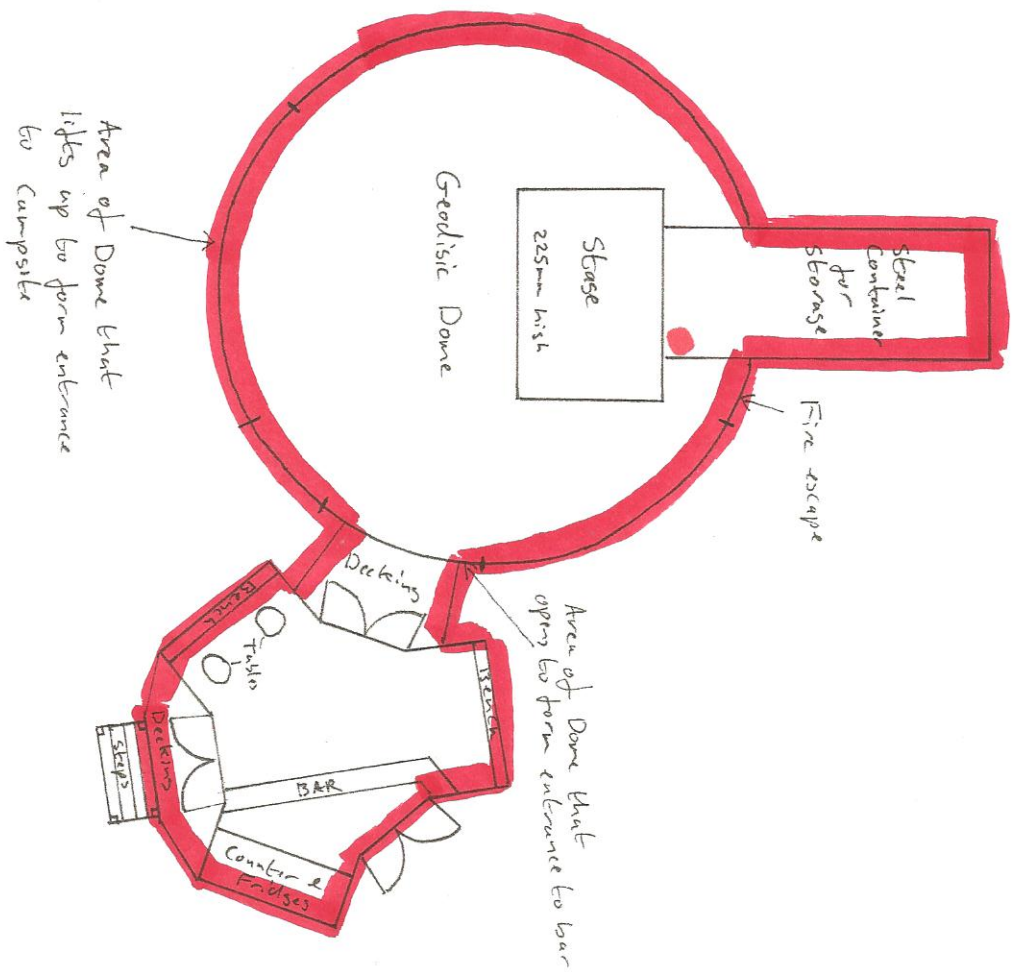

ENTRANCE TO WOODEND FARM

ENTRANCE TO CAMPSITE

Woodend Farm
Site Location Plan

SCALE 1:2500

----- = TRACK FROM ENTRANCE TO FARM, TO ENTRANCE TO CAMPSITE

SO 6948-6948

EYESBATCH CP

4800m

Woodend Farm
Site Location Plan

● = Fire extinguisher and first aid kits
(Four Fire Extinguishers)

1:100 Plan of Out to Grass Campsite, Geodesic Dome and bar/reception