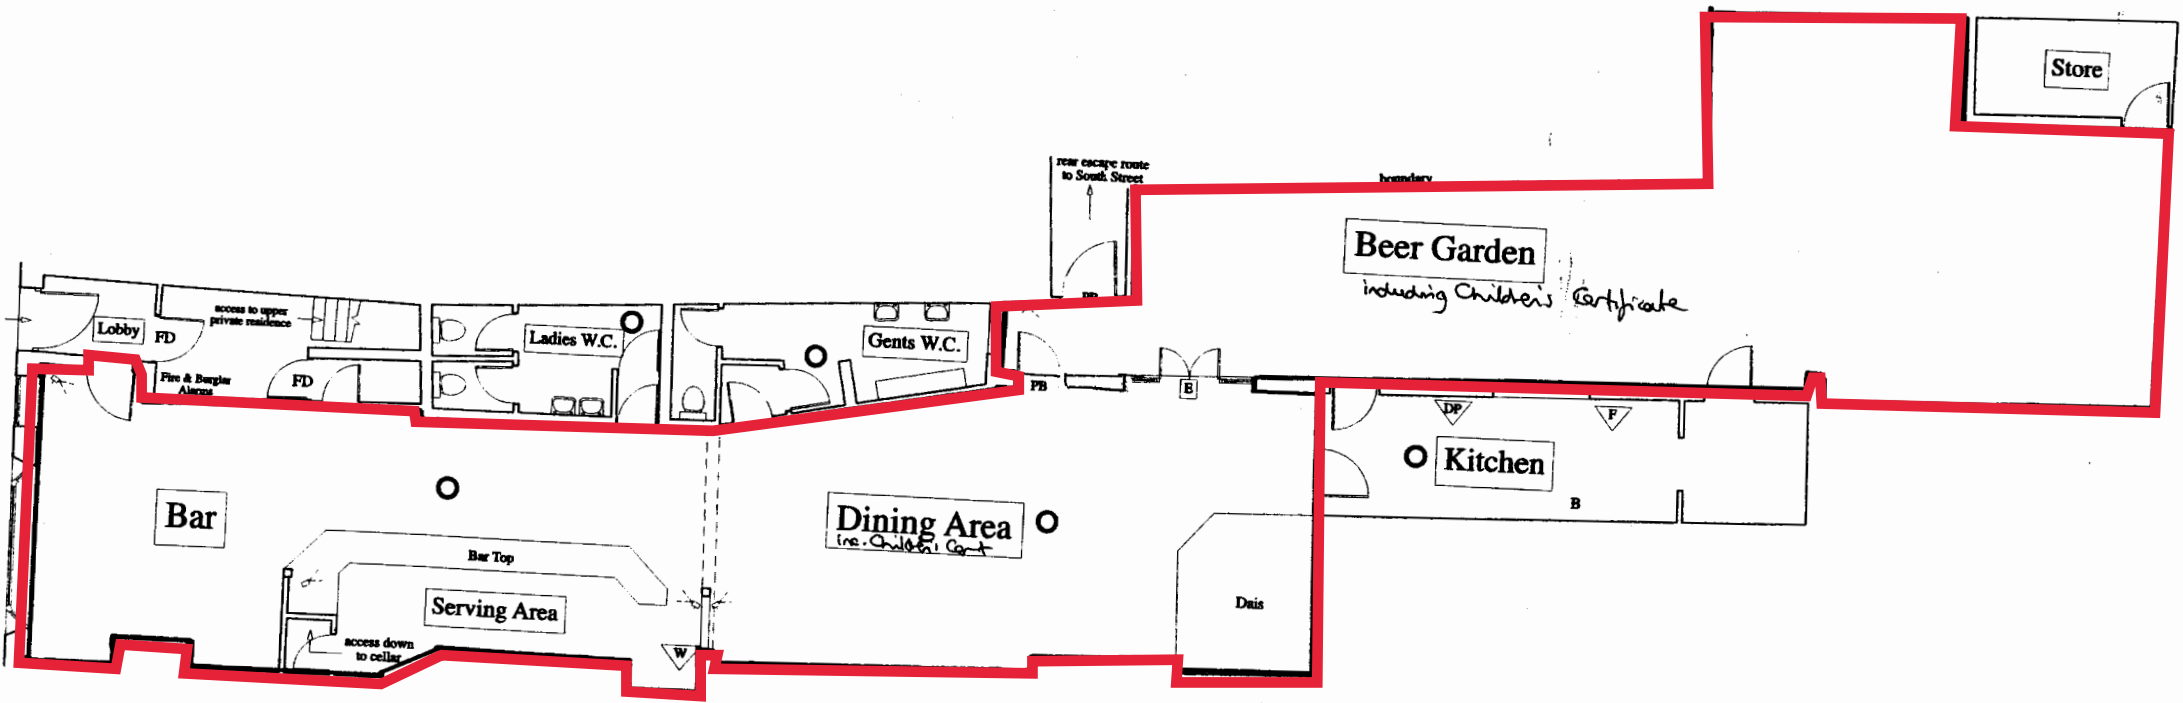

-  Fire Extinguisher - Foam Type
-  Fire Extinguisher - Water Type
-  Emergency Lighting Point
-  Emergency Fire Exit Sign
-  C.C.T.V. camera

**The Ducking Stool, South Street,
Leominster.**
GROUND FLOOR PLAN
Scale 1:100
New
Leominster