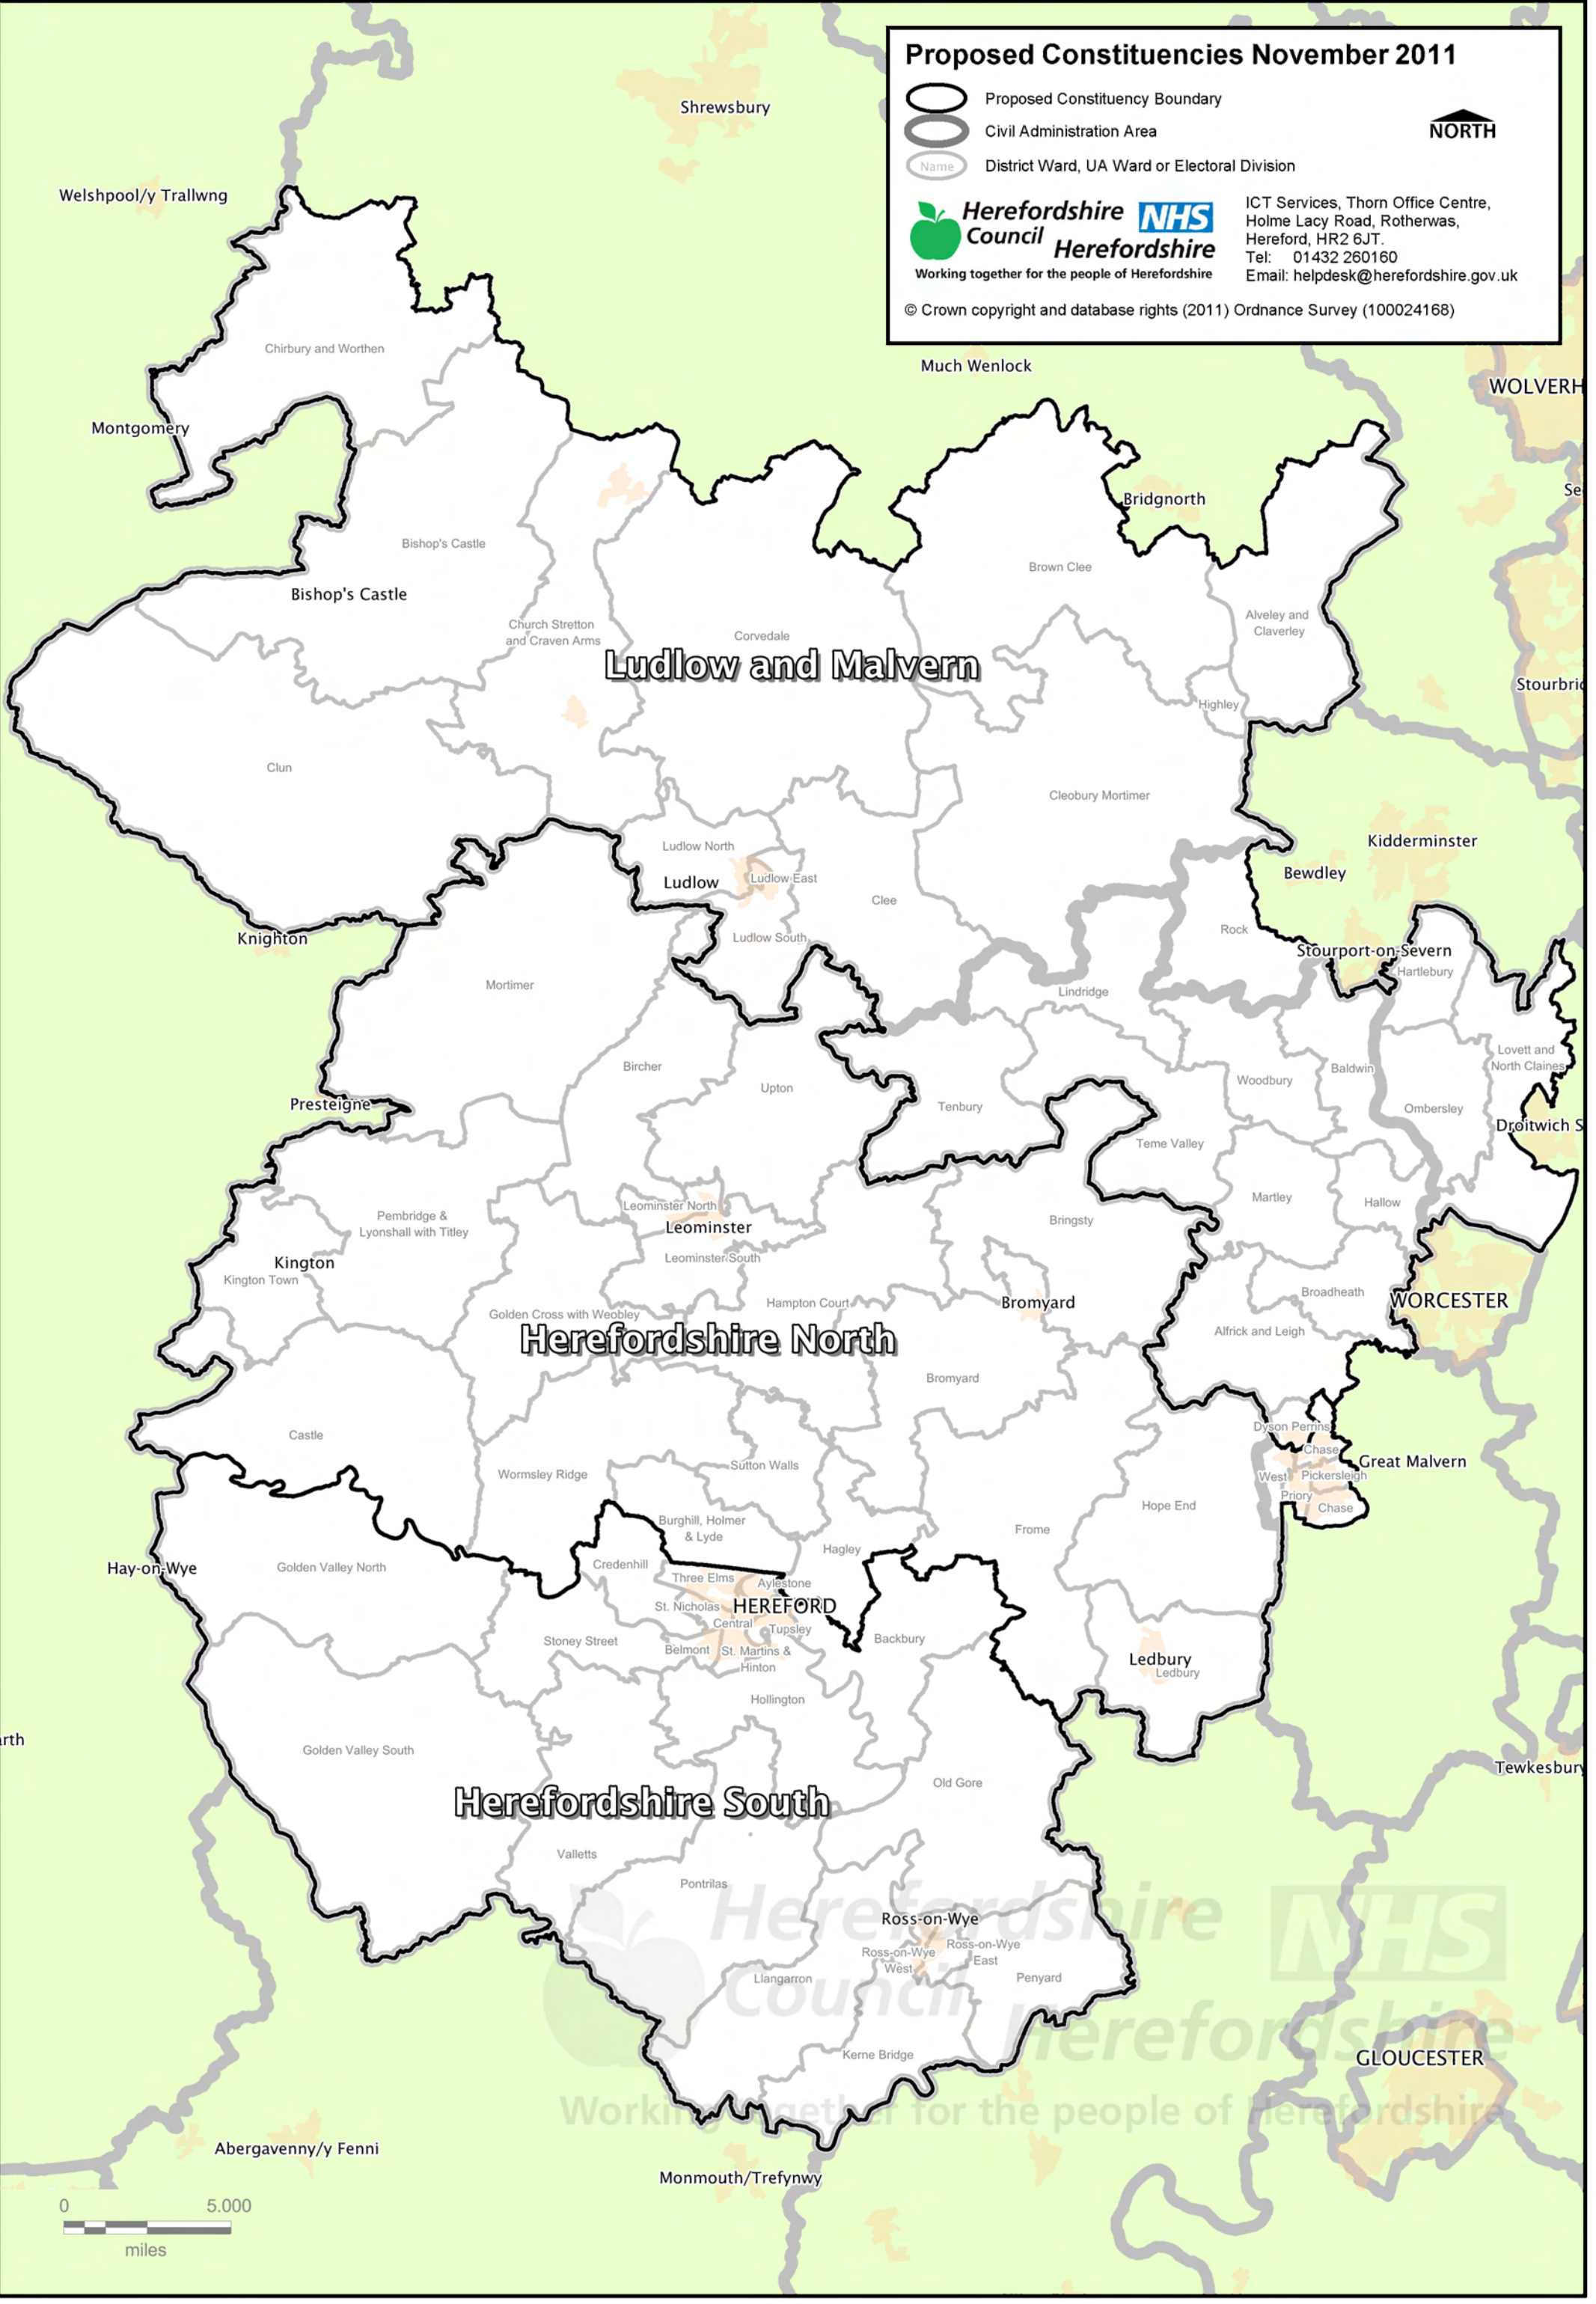

**Proposed Constituencies November 2011**

-  Proposed Constituency Boundary
-  Civil Administration Area
-  Name District Ward, UA Ward or Electoral Division

**NORTH**

 **Herefordshire Council NHS**  
 Working together for the people of Herefordshire

**Ludlow and Malvern**

**Herefordshire North**

**Herefordshire South**

**HEREFORD**