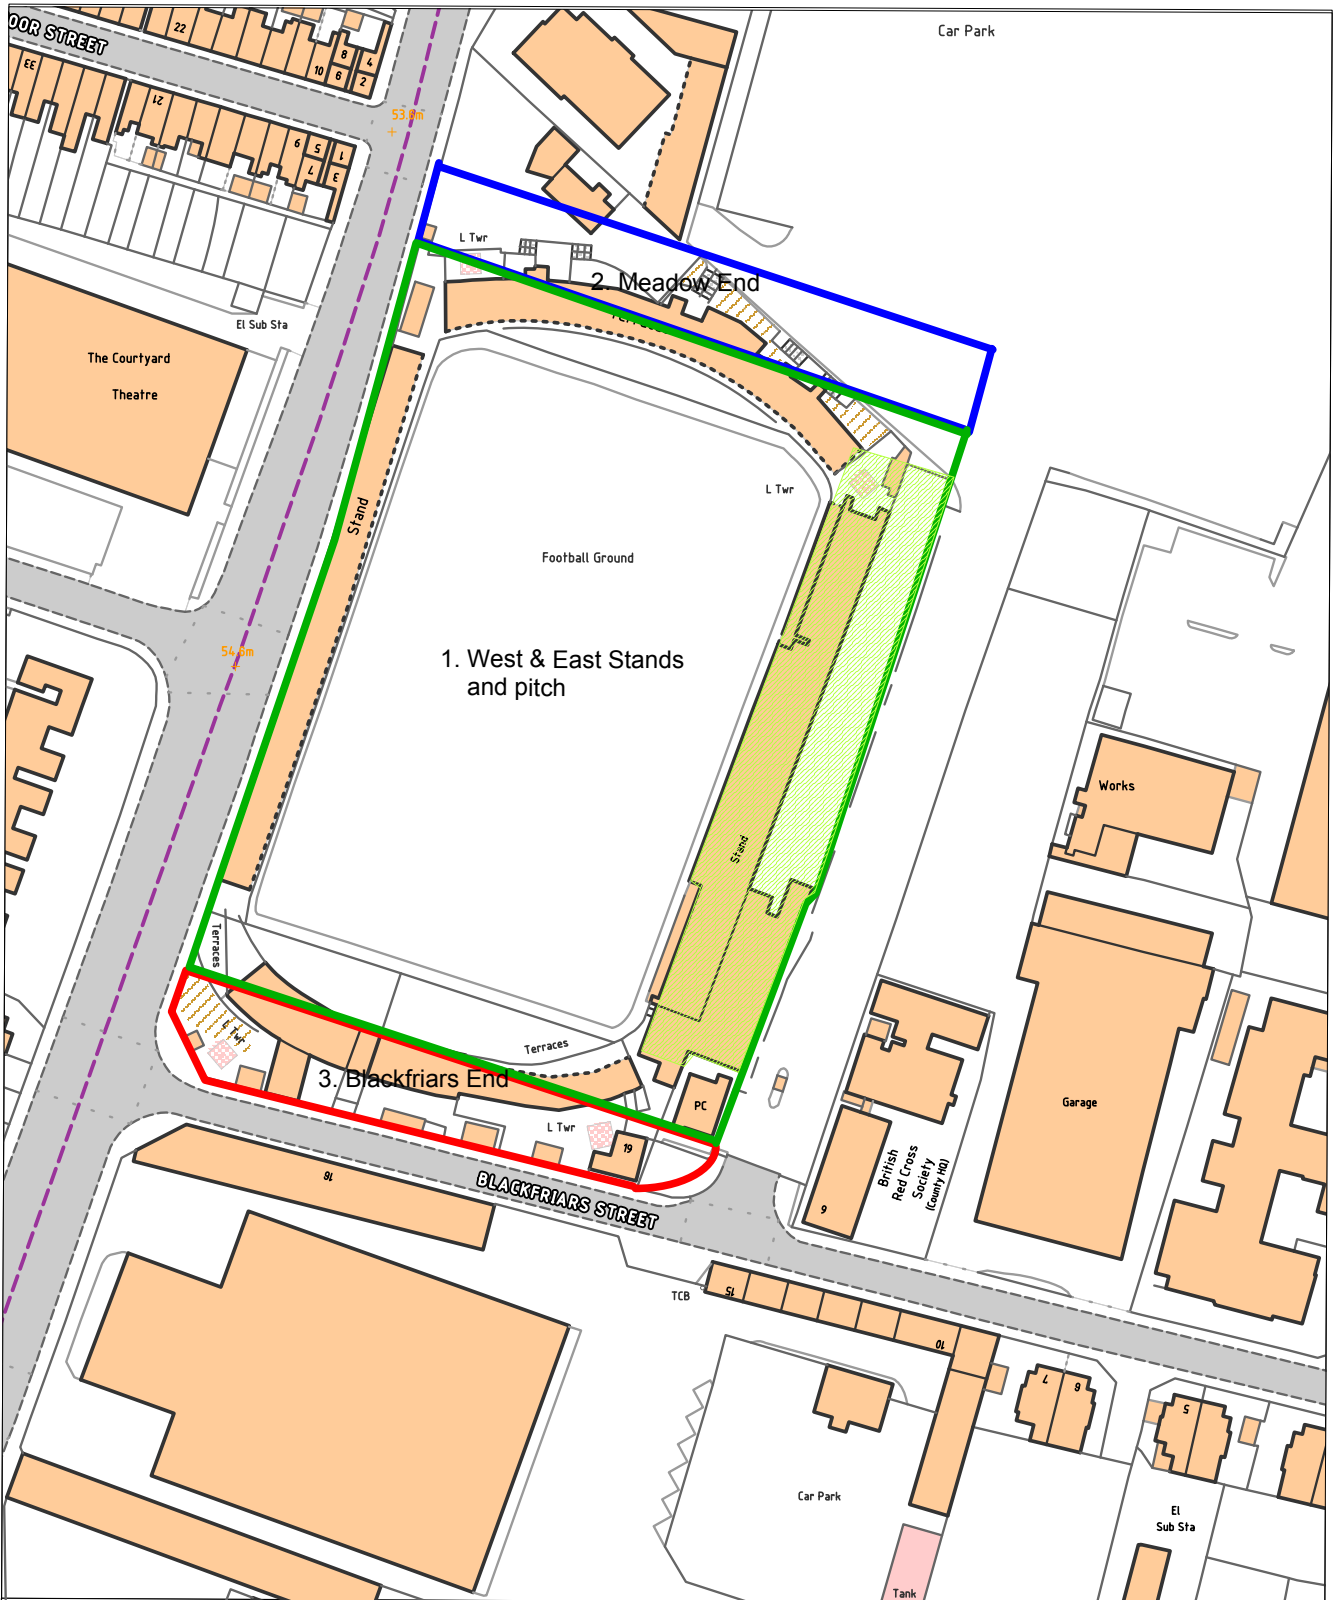

3(ii) 2014 LEASES

**LOCATION PLAN - Hereford United,
Edgar St Football Ground
SCALE 1:1250**

Herefordshire Council,
Asset Management,
PO Box 4, Hereford
HR4 0XH
propertyinformation@herefordshire.gov.uk

This map is reproduced from Ordnance Survey material with the permission of Ordnance Survey on behalf of the Controller of Her Majesty's Stationery Office.
© Crown copyright. Unauthorised reproduction infringes Crown copyright and may lead to prosecution or civil proceedings. (100024168) 2010.